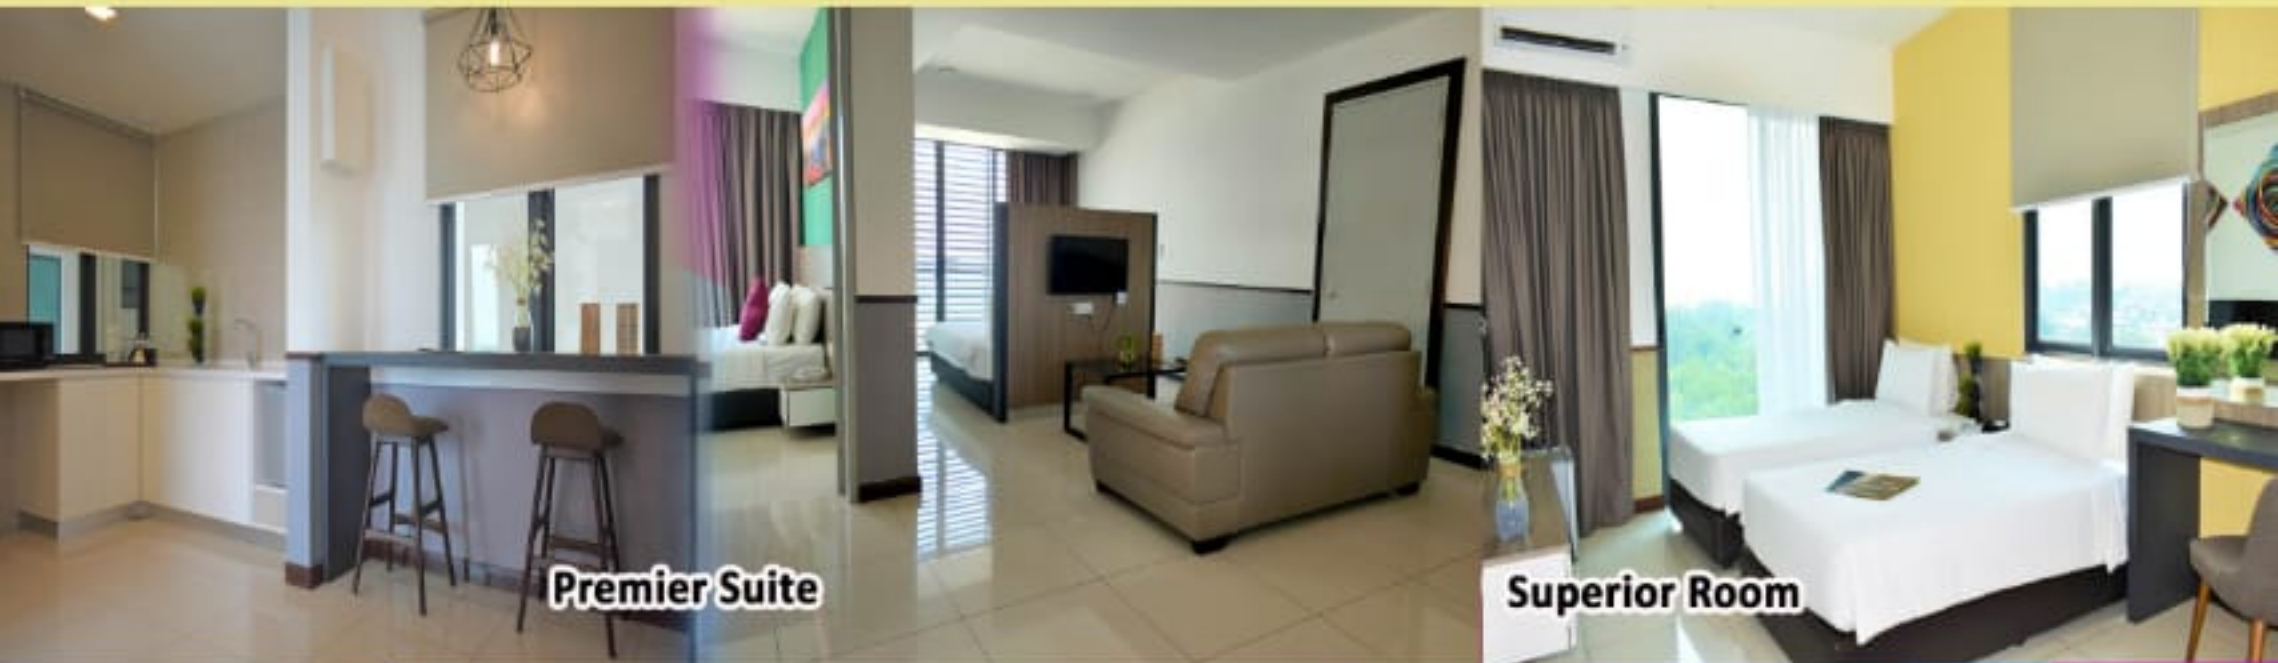

D'Wharf

HOTEL & SERVICED RESIDENCE

PORT DICKSON

EPF PROMO

School Holiday Haven

"Enjoy the comforts of Home"

Promotion Period : 20 May 2024 till further notice

SPECIAL OFFER

Add on
Buffet Breakfast
RM 30 / Adult
RM 15 / Child

Operation Hour :
7.00 am - 10.30 am

SPECIAL OFFER

Ala Carte Breakfast
Lower Price as
RM 2.00++
(Roti Canai / Roti Bakar
& many others more)

Room Only
Superior Room **RM 158 nett***
per room per night 1 King / 2 Single Bed

Room Only
Premier Suite **RM 238 nett***
per room per night 2 Queen Bed

Additional Surcharges RM 50.00 nett per room per night on
Weekends (Friday & Saturday), School Holidays, Eve & PH.

011 - 2114 7843 | 011 - 2877 3697

*Terms & Conditions Applies :

*Booking Confirmation based on subject to room availability (Limited allotment daily)

*NO Amendment allowed once Confirmed. *NO Refund upon Cancellation.

*Any amendment or cancellations must be made at least 72 hours before check-in date.

Prices are quoted in Ringgit Malaysia (RM). *Subject to Terms and Conditions Apply. *Subject to room availability.

@dwharfhotelpordickson

@dwharfhotelpd

@dwharfhotelpdwaterfront

@dwharfhotelpd